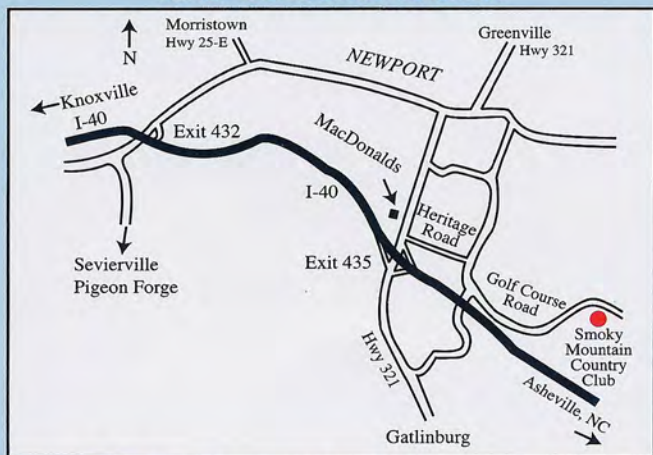

1220 Golf Course Road • Newport, TN